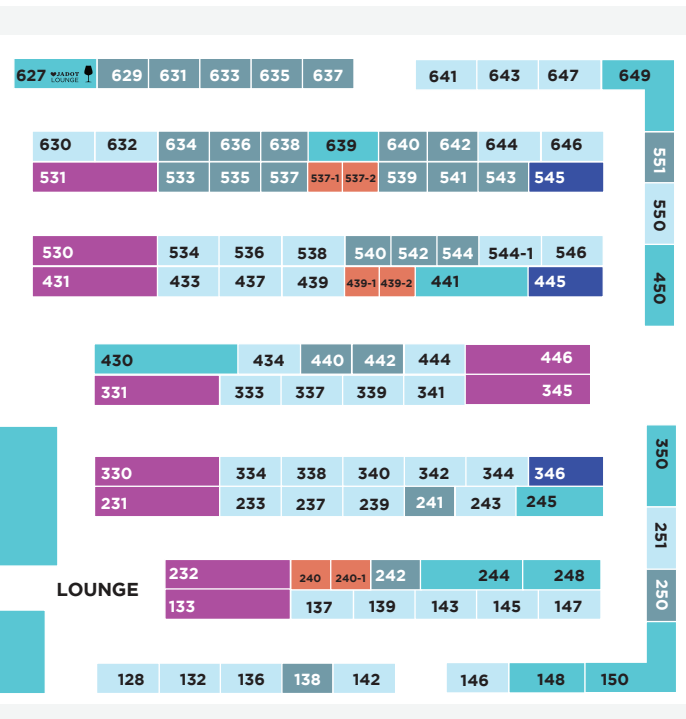

SPECTRUM
miami

DECEMBER 5-9, 2018

wynwood arts district

← TO **CAFE & LOUNGE** **RESTROOMS**

↑ **EXIT**

CENTER COURT LOUNGE

LOCATION
Spectrum Miami
Mana Wynwood
2217 NW 5th Avenue @ NW 22nd Street
Miami, FL 33127

Floor plan & pricing are subject to change

BOOTH SIZE	SQ. FT.	PRICE
6' X 8'	48	\$3,495
6' X 10'	60	\$3,995
6' X 12'	72	\$4,495
6' X 14'	84	\$4,695
6' X 24'	144	\$7,345

BOOTH SIZE	SQ. FT.	PRICE
8' X 10'	80	\$5,295
10' X 10'	100	\$6,095
10' X 20'	200	\$11,195
10' X 22'	220	\$12,195
CUSTOM SIZE - INQUIRE ABOUT PRICING		

RISING ARTIST / FOTO SOLO WALL PRICE	
10' WALL	\$2,695
8' WALL	\$2,195

SCULPTURE SPACE	
FEATURED PLACEMENT:	\$2,500
DISCRETIONARY PLACEMENT:	\$1,500

CORNER FEES	
Corner booths under 8 feet	\$400
Corner booths 8 feet or larger	\$750