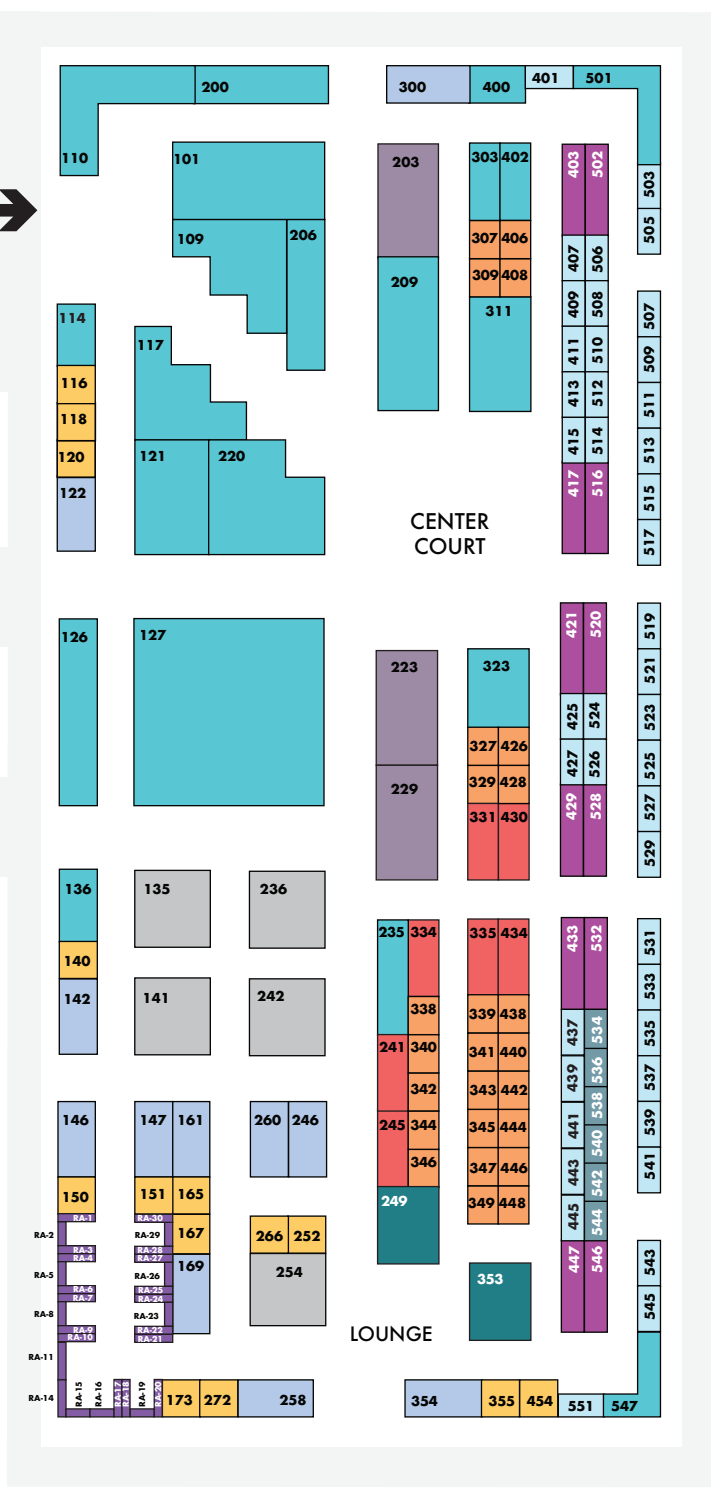

ENTRANCE

TO RED DOT MIAMI

TO RED DOT MIAMI

SHOW OFFICE

# SPECTRUM

miami art show  
DECEMBER 5-9, 2018

Floor plan & pricing are subject to change

BOOTH SIZE	SQ. FT.	PRICE
8' X 10'	80	\$5,295
10' X 10'	100	\$6,095
8' X 20'	160	\$9,195
10' X 20'	200	\$11,195
16' X 20'	320	\$17,195
20' X 20'	400	\$21,095
16' X 30'	480	\$24,895
24' X 30'	720	\$34,995
CUSTOM SIZE - INQUIRE ABOUT PRICING		

BOOTH SIZE	SQ. FT.	PRICE
6' X 10'	60	\$3,495
6' X 12'	72	\$4,195
6' X 24'	144	\$7,345

CORNER FEES	
Corner booths under 8 feet	\$400
Corner booths 8 feet or larger	\$750

RISING ARTIST WALL PRICE	
10' RISING ARTIST WALL	\$2,695

Please Note: Booth prices shown reflect a 3% cash/check/wire discount. Discount does not apply if choosing to pay through credit card and/or PayPal.