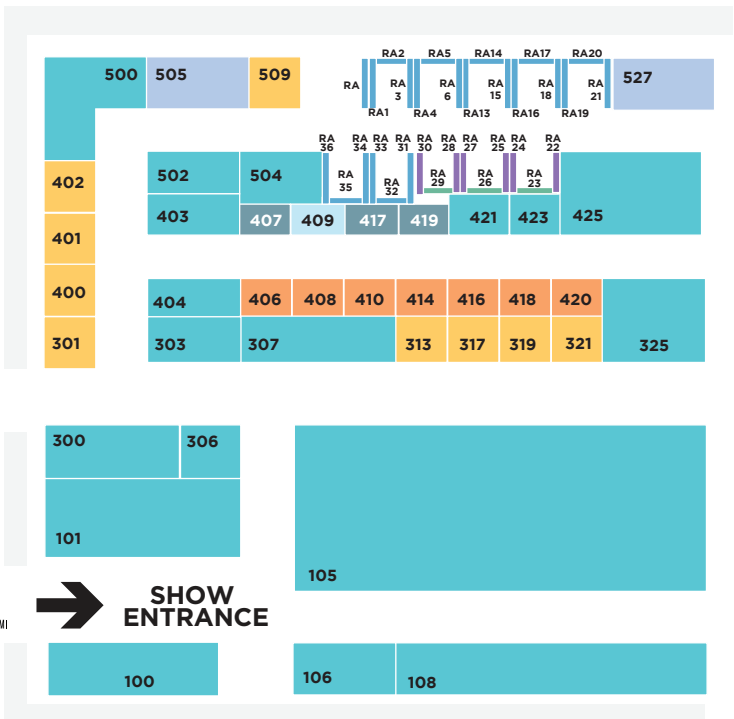

SPECTRUM
miami

DECEMBER 5-9, 2018

wynwood arts district

← TO **CAFE & LOUNGE** **RESTROOMS**

↑ **EXIT**

CENTER COURT LOUNGE

LOCATION
Spectrum Miami
Mana Wynwood
2217 NW 5th Avenue @ NW 22nd Street
Miami, FL 33127

Floor plan & pricing are subject to change

BOOTH SIZE	SQ. FT.	PRICE
6' X 8'	48	\$3,495
6' X 10'	60	\$3,995
6' X 12'	72	\$4,495
6' X 14'	84	\$4,695
6' X 24'	144	\$7,345

BOOTH SIZE	SQ. FT.	PRICE
8' X 10'	80	\$5,295
10' X 10'	100	\$6,095
10' X 20'	200	\$11,195
10' X 22'	220	\$12,195
CUSTOM SIZE - INQUIRE ABOUT PRICING		

RISING ARTIST / FOTO SOLO WALL PRICE	
10' WALL	\$2,695
8' WALL	\$2,195

SCULPTURE SPACE	
FEATURED PLACEMENT:	\$2,500
DISCRETIONARY PLACEMENT:	\$1,500

CORNER FEES	
Corner booths under 8 feet	\$400
Corner booths 8 feet or larger	\$750