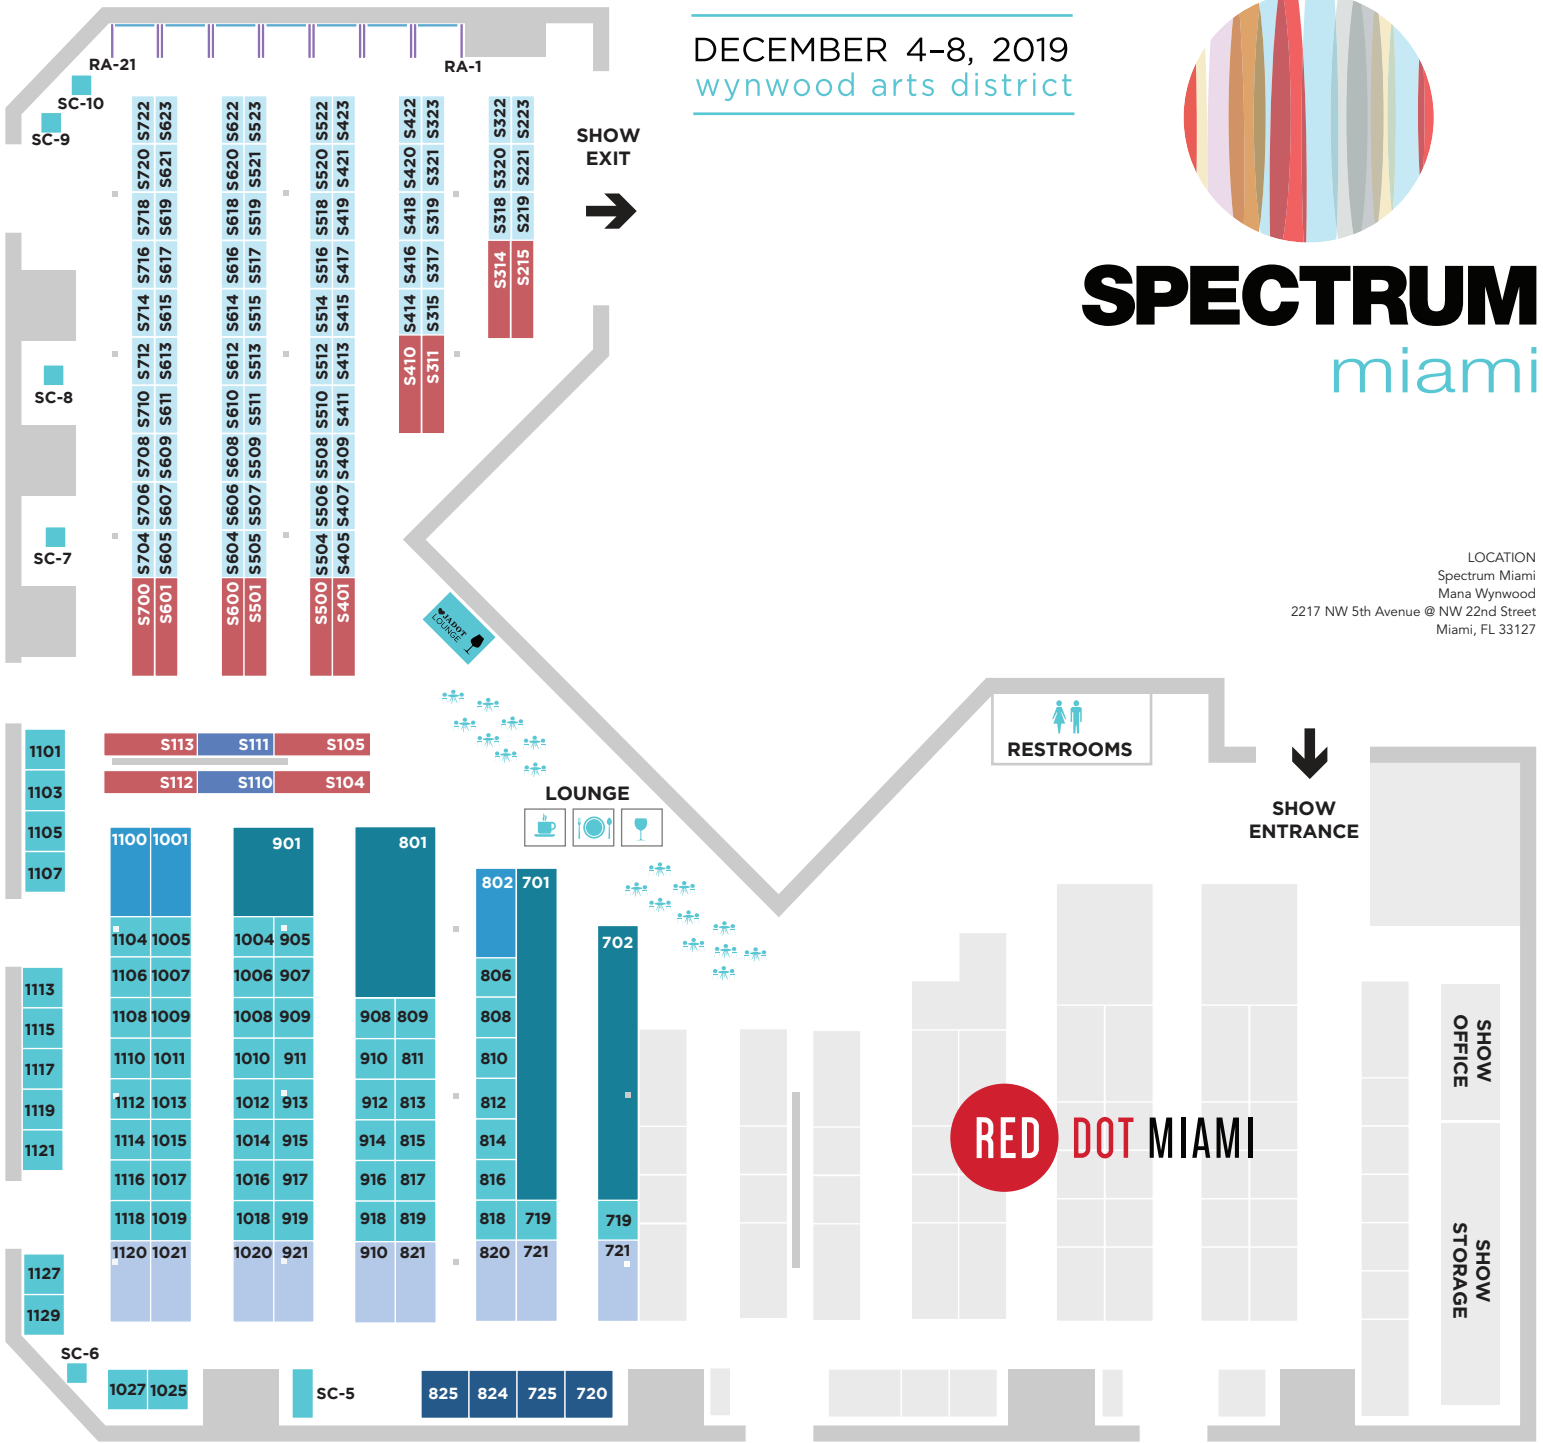

RIISING ARTIST / FOTO SOLO BOOTHS 1-21

DECEMBER 4-8, 2019  
wynwood arts district

# SPECTRUM miami

LOCATION  
Spectrum Miami  
Mana Wynwood  
2217 NW 5th Avenue @ NW 22nd Street  
Miami, FL 33127

Floor plan & pricing are subject to change

[SOLO] PROJECT BOOTH SIZE	SQ FT	PRICE	BOOTH SIZE	SQ FT	PRICE
6' X 12'	72	\$4,495	10' X 10'	100	\$6,095
6' X 18'	108	\$6,450	12' X 12'	144	\$7,995
6' X 24'	144	\$7,345	10' X 20'	200	\$11,195
			10' X 22'	220	\$12,195
			CUSTOM SIZE - INQUIRE ABOUT PRICING		

RIISING ARTIST / FOTO SOLO WALL PRICE	
10' WALL	\$2,695
12' WALL	\$2,995

SCULPTURE SPACE	
FEATURED PLACEMENT:	\$2,500
DISCRETIONARY PLACEMENT:	\$1,500

CORNER FEES

Corner booths under 8 feet	\$400
Corner booths 8 feet or larger	\$750