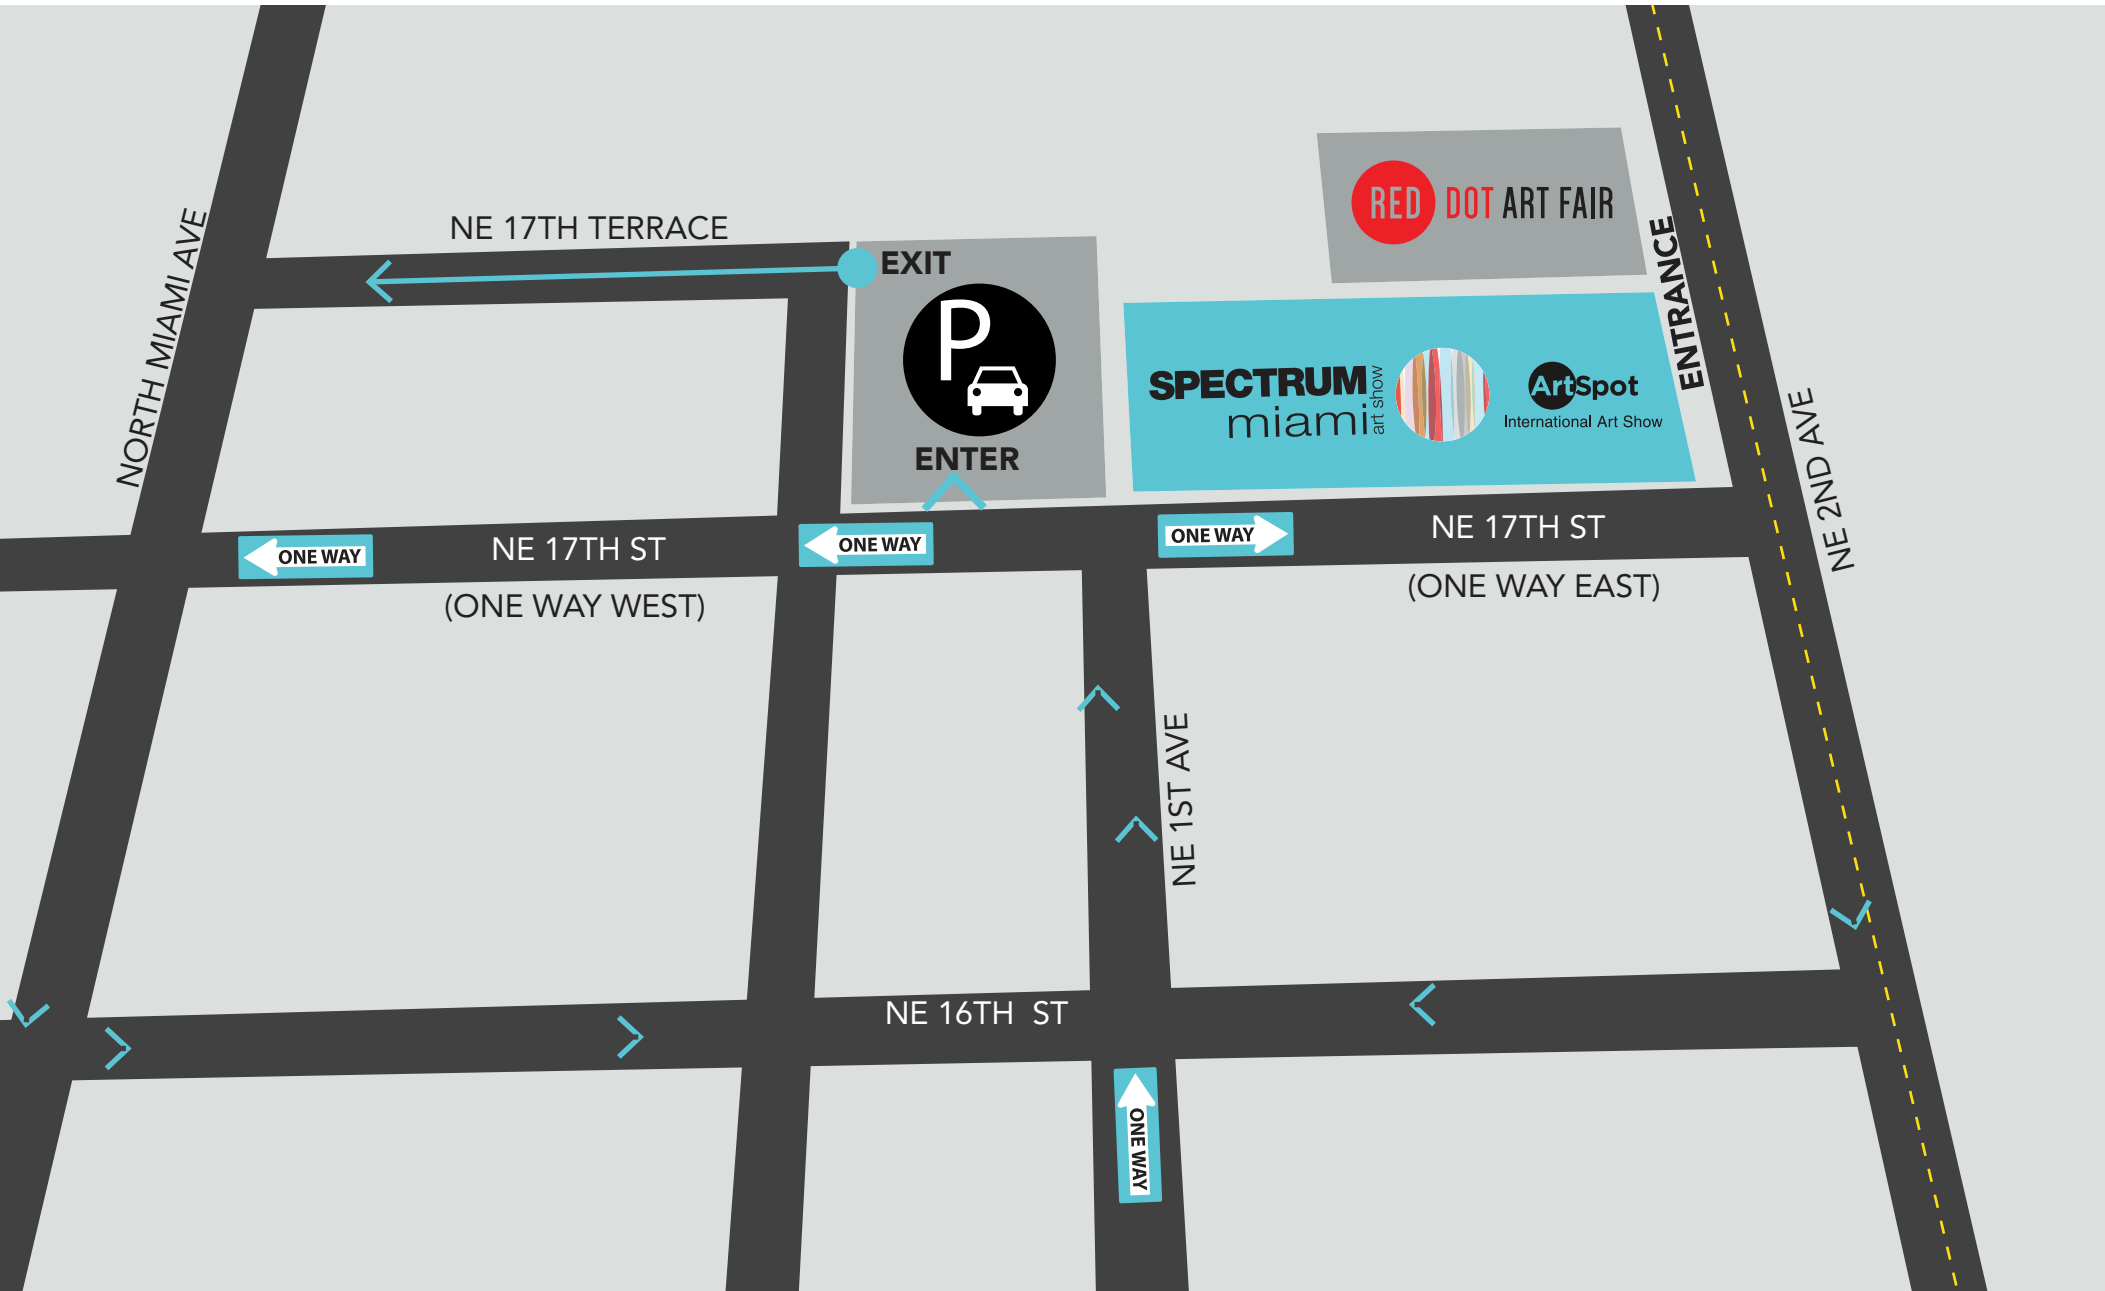

DECEMBER 6-10, 2017

SHOW ADDRESS

SPECTRUM MIAMI
1700 NE 2ND AVE.
MIAMI, FL 33132

SPECTRUM
art show

ArtSpot
International Art Show

RED DOT ART FAIR

WWW.SPECTRUM-MIAMI.COM