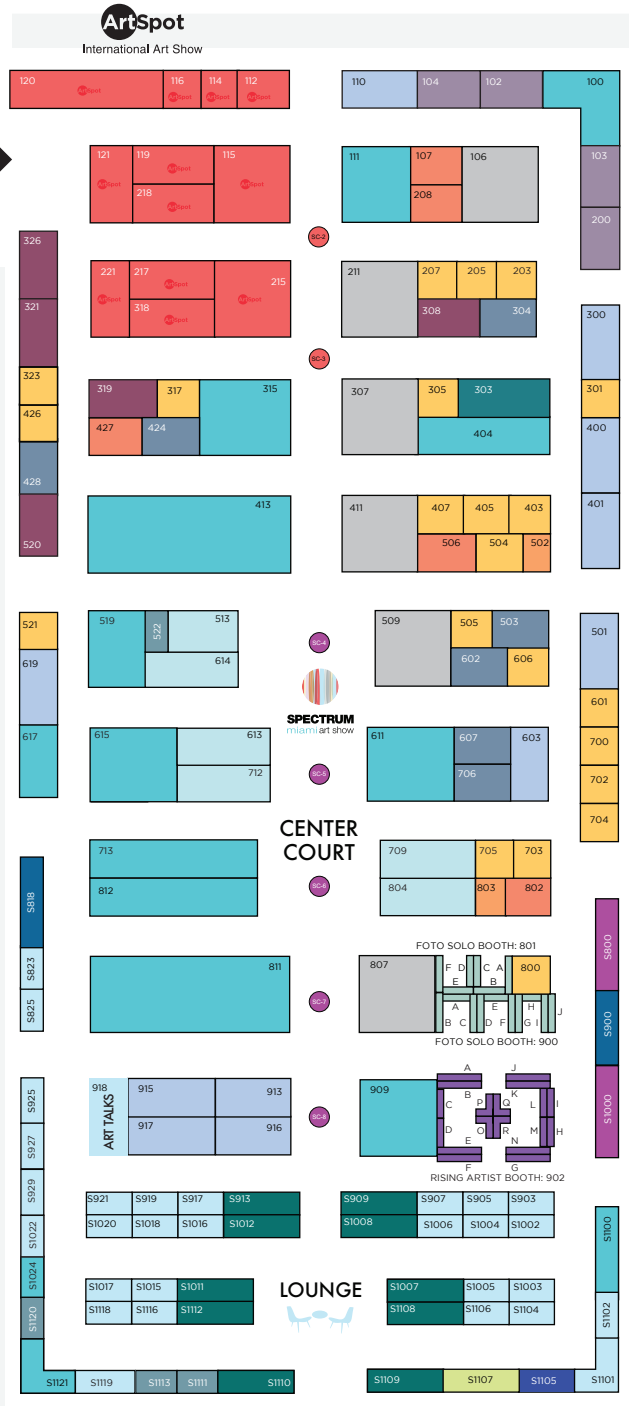

ENTRANCE

RED DOT MIAMI

SPECTRUM miami art show

DECEMBER 6-10, 2017
arts & entertainment district

SHOW OFFICE

LOCATION
1700 NE 2nd Avenue (NE 2nd Ave. at NE 17th St.)
Miami, FL 33132

Floor plan & pricing are subject to change

BOOTH SIZE	SQ FT	PRICE
6' X 10'	60	\$3,495
6' X 12'	72	\$4,195
6' X 14'	84	\$4,695
6' X 20'	120	\$6,695
PREMIUM 6' X 20'	120	\$7,195
6' X 22'	132	\$6,895
6' X 24'	144	\$7,345

CORNER FEES

Corner booths under 8 feet	\$400
Corner booths 8 feet or larger	\$750

BOOTH SIZE	SQ FT	PRICE
8' X 10'	80	\$5,295
10' X 10'	100	\$6,095
10' X 12'	120	\$7,195
10' X 14'	140	\$7,995
10' X 15'	150	\$8,845
10' X 16'	160	\$9,195
10' X 20'	200	\$11,195
10' X 22'	220	\$12,195
10' X 24'	240	\$13,195
10' X 40'	400	\$21,095
20' X 20'	400	\$21,095

RISING ARTIST WALL PRICE	
10' RISING ARTIST WALL	\$2,695
[FOTO SOLO] DISPLAY WALL PRICE	
8' X 10' DISPLAY WALL	\$1,995
SCULPTURE SPACE	
FEATURED PLACEMENT:	\$2,500
DISCRETIONARY PLACEMENT:	\$1,500

Please Note: Booth prices shown reflect a 3% cash/check/wire discount. Discount does not apply if choosing to pay through credit card and/or PayPal.