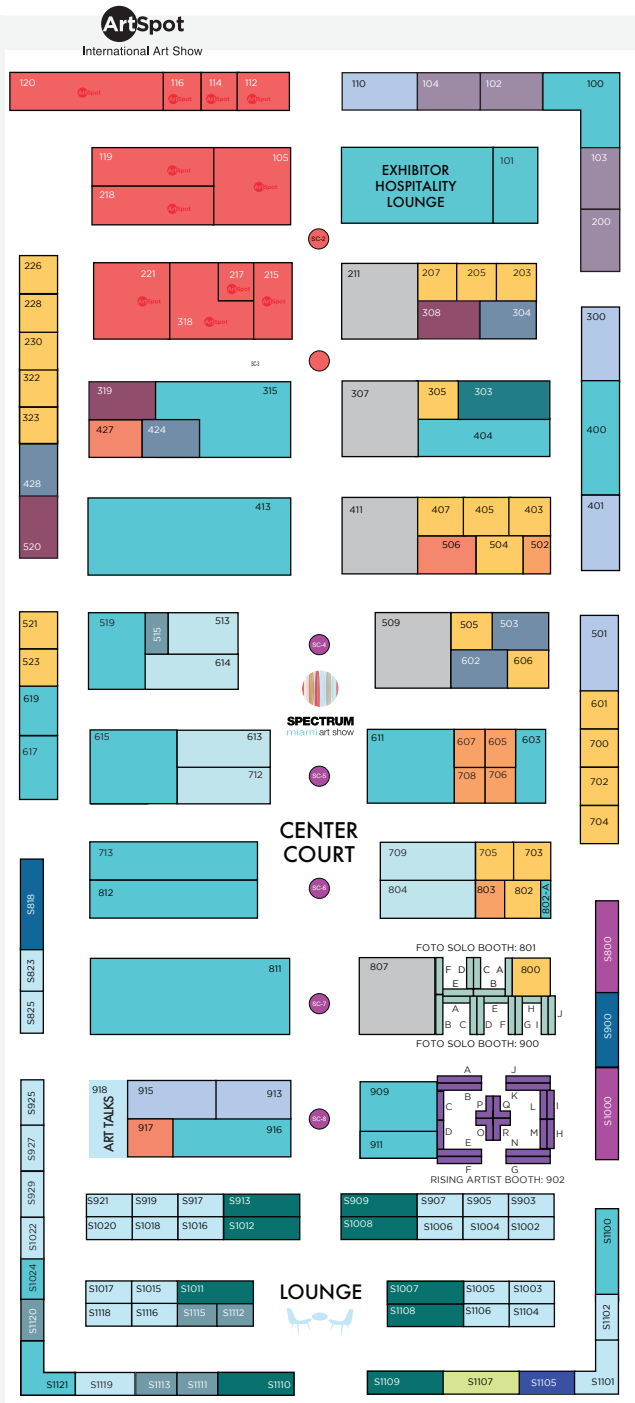

SPECTRUM

miami art show

DECEMBER 6-10, 2017
arts & entertainment district

SHOW OFFICE

LOCATION
1700 NE 2nd Avenue (NE 2nd Ave. at NE 17th St.)
Miami, FL 33132

Floor plan & pricing are subject to change

BOOTH SIZE	SQ FT	PRICE
6' X 10'	60	\$3,495
6' X 12'	72	\$4,195
6' X 14'	84	\$4,695
6' X 20'	120	\$6,695
PREMIUM 6' X 20'	120	\$7,195
6' X 22'	132	\$6,895
6' X 24'	144	\$7,345

CORNER FEES	
Corner booths under 8 feet	\$400
Corner booths 8 feet or larger	\$750

BOOTH SIZE	SQ FT	PRICE
8' X 10'	80	\$5,295
10' X 10'	100	\$6,095
10' X 12'	120	\$7,195
10' X 14'	140	\$7,995
10' X 15'	150	\$8,845
10' X 16'	160	\$9,195
10' X 20'	200	\$11,195
10' X 22'	220	\$12,195
10' X 24'	240	\$13,195
10' X 40'	400	\$21,095
20' X 20'	400	\$21,095

RIISING ARTIST WALL PRICE	
10' RIISING ARTIST WALL	\$2,695
[FOTO SOLO] DISPLAY WALL PRICE	
8' X 10' DISPLAY WALL	\$1,995
SCULPTURE SPACE	
FEATURED PLACEMENT:	\$2,500
DISCRETIONARY PLACEMENT:	\$1,500

Please Note: Booth prices shown reflect a 3% cash/check/wire discount. Discount does not apply if choosing to pay through credit card and/or PayPal.