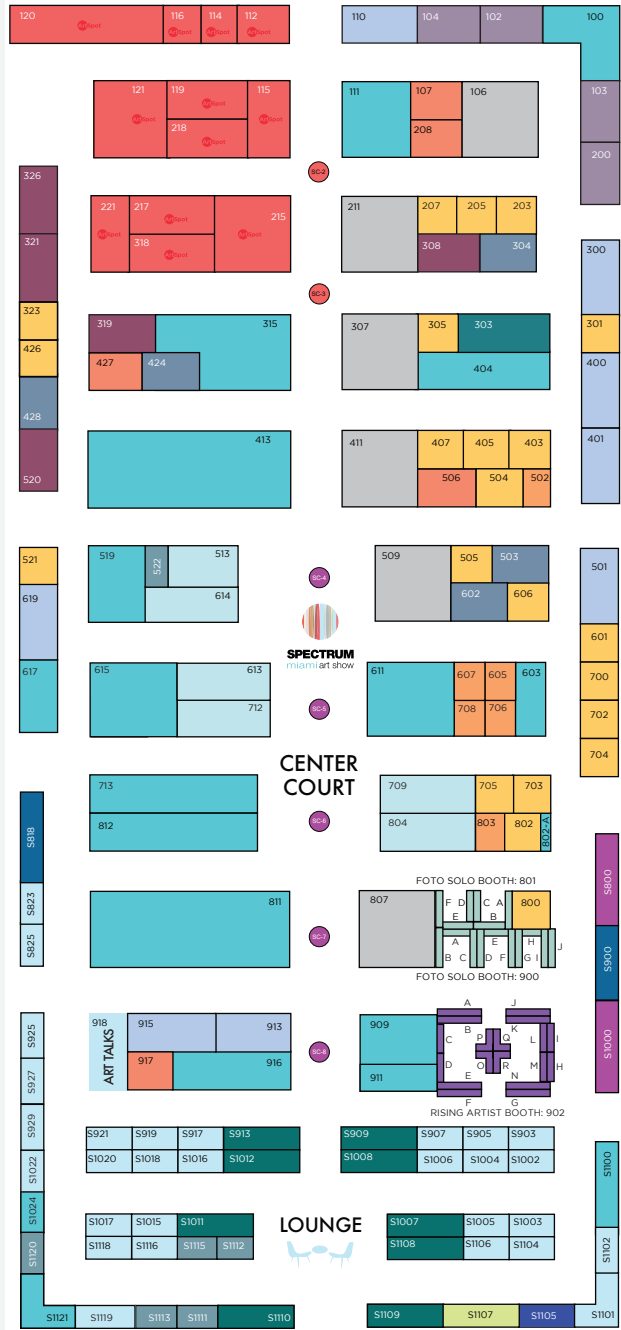

ENTRANCE

RED DOT MIAMI

TO RED DOT MIAMI

TO RED DOT MIAMI

SPECTRUM miami art show

DECEMBER 6-10, 2017
arts & entertainment district

SHOW OFFICE

LOCATION
1700 NE 2nd Avenue (NE 2nd Ave. at NE 17th St.)
Miami, FL 33132

ArtSpot

International Art Show

Floor plan & pricing are subject to change

BOOTH SIZE	SQ FT	PRICE
6' X 10'	60	\$3,495
6' X 12'	72	\$4,195
6' X 14'	84	\$4,695
6' X 20'	120	\$6,695
PREMIUM 6' X 20'	120	\$7,195
6' X 22'	132	\$6,895
6' X 24'	144	\$7,345

CORNER FEES

Corner booths under 8 feet	\$400
Corner booths 8 feet or larger	\$750

BOOTH SIZE	SQ FT	PRICE
8' X 10'	80	\$5,295
10' X 10'	100	\$6,095
10' X 12'	120	\$7,195
10' X 14'	140	\$7,995
10' X 15'	150	\$8,845
10' X 16'	160	\$9,195
10' X 20'	200	\$11,195
10' X 22'	220	\$12,195
10' X 24'	240	\$13,195
10' X 40'	400	\$21,095
20' X 20'	400	\$21,095

RISING ARTIST WALL PRICE	
10' RISING ARTIST WALL	\$2,695
[FOTO SOLO] DISPLAY WALL PRICE	
8' X 10' DISPLAY WALL	\$1,995
SCULPTURE SPACE	
FEATURED PLACEMENT:	\$2,500
DISCRETIONARY PLACEMENT:	\$1,500

Please Note: Booth prices shown reflect a 3% cash/check/wire discount. Discount does not apply if choosing to pay through credit card and/or PayPal.