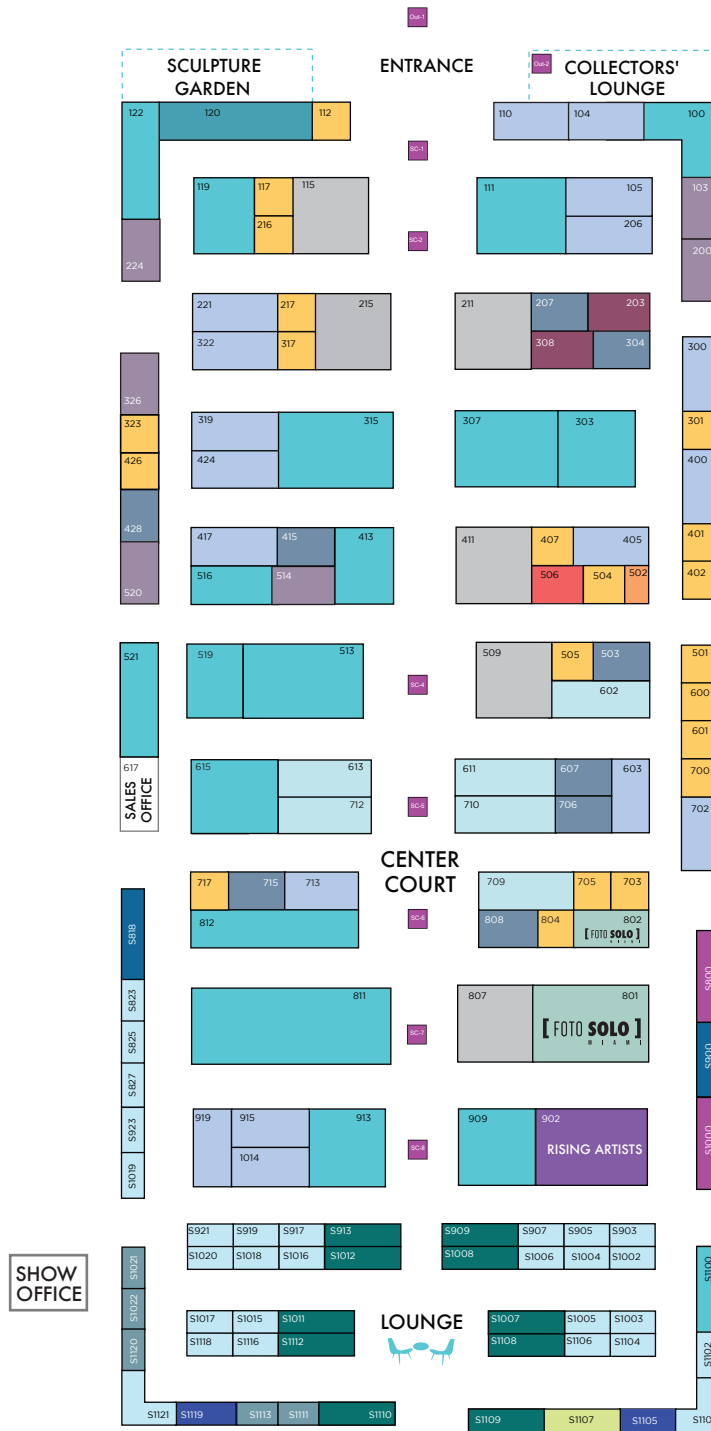

# SPECTRUM miami art show

Nov. 30 – Dec. 4, 2016  
arts & entertainment district

Floor plan & pricing are subject to change

LOCATION  
1700 NE 2nd Avenue (NE 2nd Ave. at NE 17th St.)  
Miami, FL 33132

BOOTH SIZE	SQ FT	PRICE	BOOTH SIZE	SQ FT	PRICE
10' X 10' RISING ARTIST WALL	100	\$2,695	8' X 10'	80	\$5,295
6' X 10'	60	\$3,495	10' X 10'	100	\$6,095
6' X 12'	72	\$4,195	10' X 12'	120	\$7,195
6' X 14'	84	\$4,695	10' X 14'	140	\$7,995
6' X 20'	120	\$6,695	10' X 15'	150	\$8,845
PREMIUM 6' X 20'	120	\$7,195	10' X 16'	160	\$9,195
6' X 22'	132	\$6,895	10' X 20'	200	\$11,195
6' X 24'	144	\$7,345	10' X 24'	240	\$13,195
			10' X 40'	400	\$21,095
			20' X 20'	400	\$21,095

[FOTO SOLO] DISPLAY WALL PRICES

8' X 10' DISPLAY WALL	\$1,995
-----------------------	---------

SCULPTURE SPACE

FEATURED PLACEMENT:	\$2,500
DISCRETIONARY PLACEMENT:	\$1,500

CORNER FEES

Corner booths under 8 feet	\$400
Corner booths 8 feet or larger	\$750